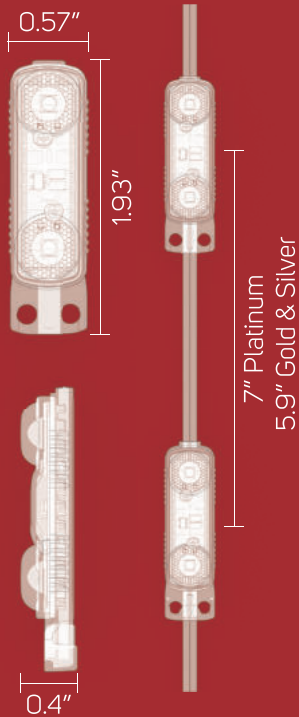

Game Changer Platinum | Gold | Silver Mini 2 LED Module

Applications

Channel Letters
Lightboxes